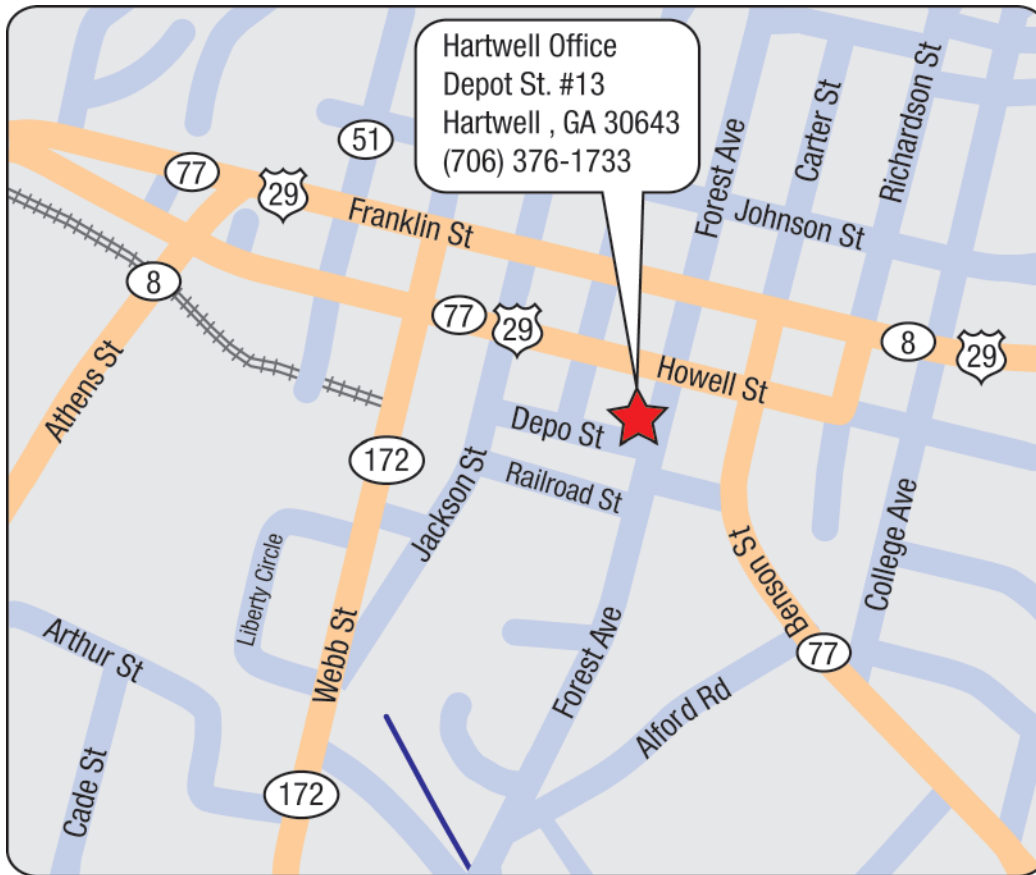

Hartwell Office
Depot St. #13
Hartwell , GA 30643
(706) 376-1733

From Lavonia:

Follow 77 South into downtown Hartwell. Turn Right onto South Carolina Street. Turn left onto Depot Street, our office (Old Hartwell Garments Building) is near the end on the right.

From Royston:

Follow 29N/GA 8N to Hartwell. Turn right onto South Carolina Street. Turn left onto Depot Street, our office (Old Hartwell Garments Building) is near the end on the right.

From Elberton:

Take GA17 / GA 72 West. Turn right onto GA 77N / Oliver Street. Travel about 18 miles and turn Right onto South Forrest Ave. Turn left onto Depot Street, our office (Old Hartwell Garments Building) is near the end on the right.

From Athens:

Follow 29N through Royston into downtown Hartwell. Turn right onto South Carolina Street. Turn left onto Depot Street, our office (Old Hartwell Garments Building) is near the end on the right.